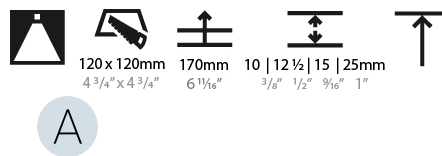

ELECTRICAL

Lamp Type: LED (Zhaga Standard)
Input Wattage (W): 16.5
Total Output Wattage (W): 14.7
Dimming: Dali Dimming
Driver Included: No
Driver Location: Recessed Housing
Driver Type: Constant Current - 120Vac
Driver Class: Class 2
Housing: See Components
Input Voltage (V): 120
Constant Current (MA): 350

LED

Number of LEDs: 1
Color Temperature (°K): Warm Dim
Max. Delivered Lumen (lm): 770
Nominal Lumen (lm): 1140
CRI: >90 CRI
Lamp Life (hrs): 50000
Upon Request: RGB-W Tunable White Special Color Temperature Special LED

OPTICAL

Reflector: 20 / 40 / 60
Upon Request: Special Beam Angles

RATINGS AND CERTIFICATIONS

Zaneen Group, Inc. 1600 988 3382, F 416-247-9319, www.zaneen.com

Certified By: Certified for North American Standards
In a constant effort to supply the best product, we reserve the right to change specifications or materials without notice. The most recent specification sheets are found at zaneen.com