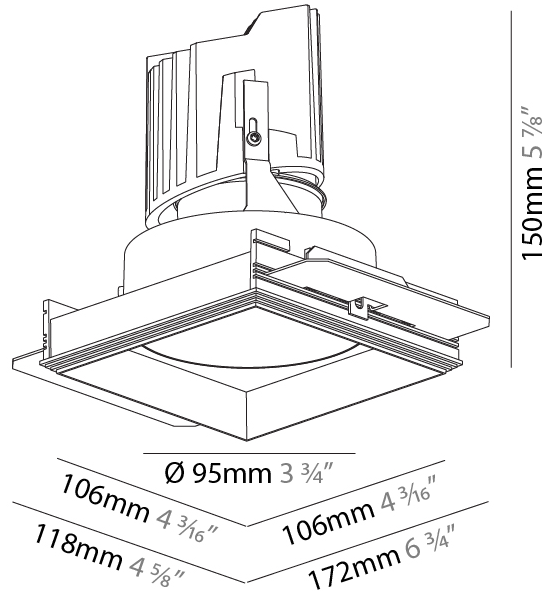

ELECTRICAL

Lamp Type: LED (Zhaga Standard)
Input Wattage (W): 16.5
Total Output Wattage (W): 14.7
Dimming: Dali Dimming
Driver Included: No
Driver Location: Recessed Housing
Driver Type: Constant Current - 120Vac
Driver Class: Class 2
Housing: See Components
Input Voltage (V): 120
Constant Current (MA): 350

LED

Number of LEDs: 1
Color Temperature (°K): Warm Dim
Max. Delivered Lumen (lm): 770
Nominal Lumen (lm): 1140
CRI: >90 CRI
Lamp Life (hrs): 50000
Upon Request: RGB-W Tunable White Special Color Temperature Special LED

OPTICAL

Reflector: 20 / 40 / 60
Upon Request: Special Beam Angles

RATINGS AND CERTIFICATIONS

Zaneen Group, Inc. 1600 988 3382, F 416-247-9319, www.zaneen.com

Certified By: Certified for North American Standards
In a constant effort to supply the best product, we reserve the right to change specifications or materials without notice. The most recent specification sheets are found at zaneen.com