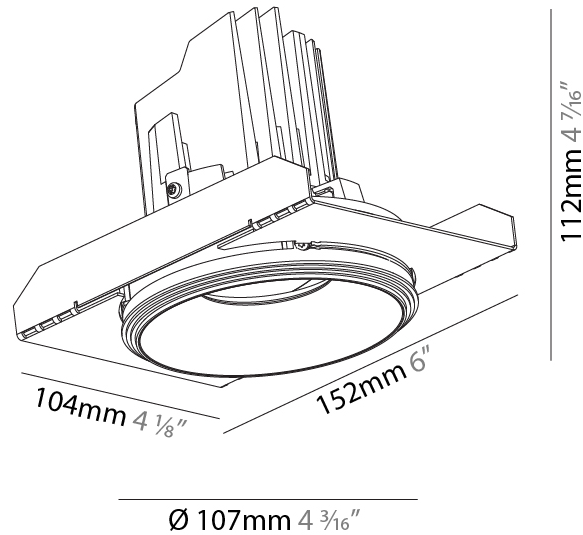

#### PHYSICAL

Shape: Round  
 Diameter (mm): 107  
 Diameter (in): 4 3/16  
 Height (mm): 112  
 Height (in): 4 7/16  
 Ceiling Thickness (mm): 10 / 12.5 / 15 / 25  
 Ceiling Thickness (in): 3/8 or 1/2 or 9/16 or 1  
 Min. Recessing Depth (mm): 130  
 Min. Recessing Depth (in): 5 1/8  
 Light Distribution: Adjustable / Downlight  
 Weight (kg): 0.583  
 Weight (lbs): 1.28  
 Fixture Finish: SSR / BKV / CWI / CRY / HAB / UFT / ITA / RUA / FTG / MYG / LOD / PUS / FRO / FUP / KIA / POP / BLS / SPG / MEY / GOH / GUM / CHC / COM / ABZ / JAG / OBR / MOS / ROR  
 Fixture Material: Aluminum Die Cast  
 Cut-out Measurements: Ø111mm/4 3/8"  
 Upon Request: Unique Ceiling Thickness

#### PHYSICAL

Shape: Round
Diameter (mm): 107
Diameter (in): 4 3/16
Height (mm): 112
Height (in): 4 7/16
Ceiling Thickness (mm): 10 / 12.5 / 15 / 25
Ceiling Thickness (in): 3/8 or 1/2 or 9/16 or 1
Min. Recessing Depth (mm): 130
Min. Recessing Depth (in): 5 1/8
Light Distribution: Adjustable / Downlight
Weight (kg): 0.609
Weight (lbs): 1.34
Fixture Finish: SSR / BKV / CWI / CRY / HAB / UFT / ITA / RUA / FTG / MYG / LOD / PUS / FRO / FUP / KIA / POP / BLS / SPG / MEY / GOH / GUM / CHC / COM / ABZ / JAG / OBR / MOS / ROR
Fixture Material: Aluminum Die Cast
Cut-out Measurements: Ø 111mm / 4 3/8"
Upon Request: Unique Ceiling Thickness

#### OPTICAL

Reflector: 20 / 40 / 60
Adjustability: Rotational 355°; Tilt 10°
Upon Request: Special Beam Angles

#### RATINGS AND CERTIFICATIONS

Certified By: Certified for North American Standards
IP rating: IP20

111mm 4 3/16"	130mm 5 1/8"	10   12 1/2   15   25mm 3/8"   1/2"   9/16"   1"	10°	355°		
A						