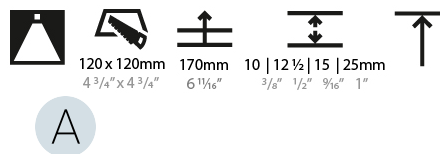

PHYSICAL

Shape: Square
Length (mm): 106
Length (in): 4 3/16
Width (mm): 106
Width (in): 4 3/16
Height (mm): 150
Height (in): 5 7/8
Ceiling Thickness (mm): 10 / 12.5 / 15 / 25
Ceiling Thickness (in): 3/8 or 1/2 or 9/16 or 1
Min. Recessing Depth (mm): 170
Min. Recessing Depth (in): 6 11/16
Light Distribution: Downlight
Weight (kg): 0.769
Weight (lbs): 1.69
Fixture Finish: SSR / BKV / CWI / CRY / HAB / UFT / ITA / RUA / FTG / MYG / LOD / PUS / FRO / FUP / KIA / POP / BLS / SPG / MEY / GOH / GUM / CHC / COM / ABZ / JAG / OBR / MOS / ROR
Fixture Material: Aluminum Die Cast
Cut-out Measurements: 120mm / 4 3/4" x 120mm / 4 3/4"
Upon Request: Unique Ceiling Thickness

ELECTRICAL

Lamp Type: LED (Zhaga Standard)
Input Wattage (W): 16.5
Total Output Wattage (W): 14.7
Dimming: Dali Dimming
Driver Included: No
Driver Location: Recessed Housing
Driver Type: Constant Current - 120Vac
Driver Class: Class 2
Housing: See Components
Input Voltage (V): 120
Constant Current (MA): 350

LED

Number of LEDs: 1
Max. Delivered Lumen (lm): 770
Nominal Lumen (lm): 1140
CRI: >90 CRI
Lamp Life (hrs): 50000
Upon Request: RGB-W Tunable White Special Color Temperature Special LED

OPTICAL

Reflector*: 20 / 40 / 60
Upon Request: Special Beam Angles

RATINGS AND CERTIFICATIONS

Certified By: Certified for North American Standards

IP rating: IP20
Zaneen Company Inc. © 2024, T 1800-388-3382, F 416-247-9319, www.zaneen.com