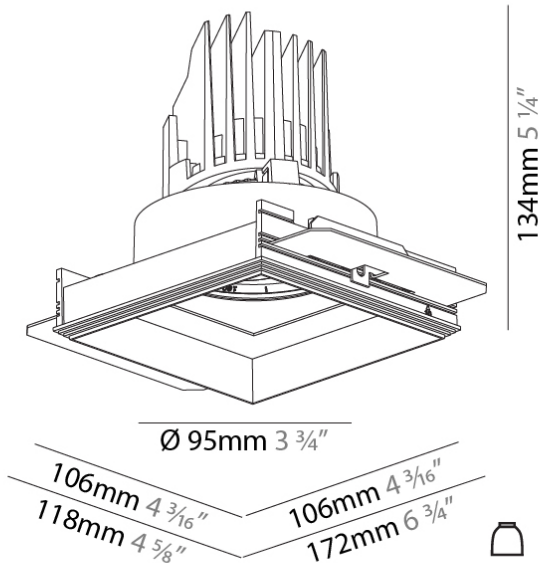

Cut-out Measurements: 120mm / 4 3/4" x 120mm / 4 3/4"
Upon Request: Unique Ceiling Thickness

ELECTRICAL

Lamp Type: LED (Zhaga Standard)
Input Wattage (W): 16.5
Total Output Wattage (W): 14.7
Dimming: Dali Dimming
Driver Included: No
Driver Location: Recessed Housing
Driver Type: Constant Current - 120Vac
Driver Class: Class 2
Housing: See Components
Input Voltage (V): 120
Constant Current (MA): 350

LED

Number of LEDs: 1
Max. Delivered Lumen (lm): 770
Nominal Lumen (lm): 1140
CRI: >90 CRI
Lamp Life (hrs): 50000
Upon Request: RGB-W Tunable White Special Color Temperature Special LED

OPTICAL

Reflector: 20 / 40 / 60
Adjustability: Rotational 355°; Tilt 30°
Upon Request: Special Beam Angles

RATINGS AND CERTIFICATIONS

382, F 416-247-9319, www.zaneen.com

Created by Zaneen for North American Standards at the end of the existing Model #. For assistance on 'custom' specifications, contact zteam@zaneen.com.

In a constant effort to supply the best product, we reserve the right to change specifications or materials without notice. The most recent specification sheets are found at zaneen.com

IP rating: IP20